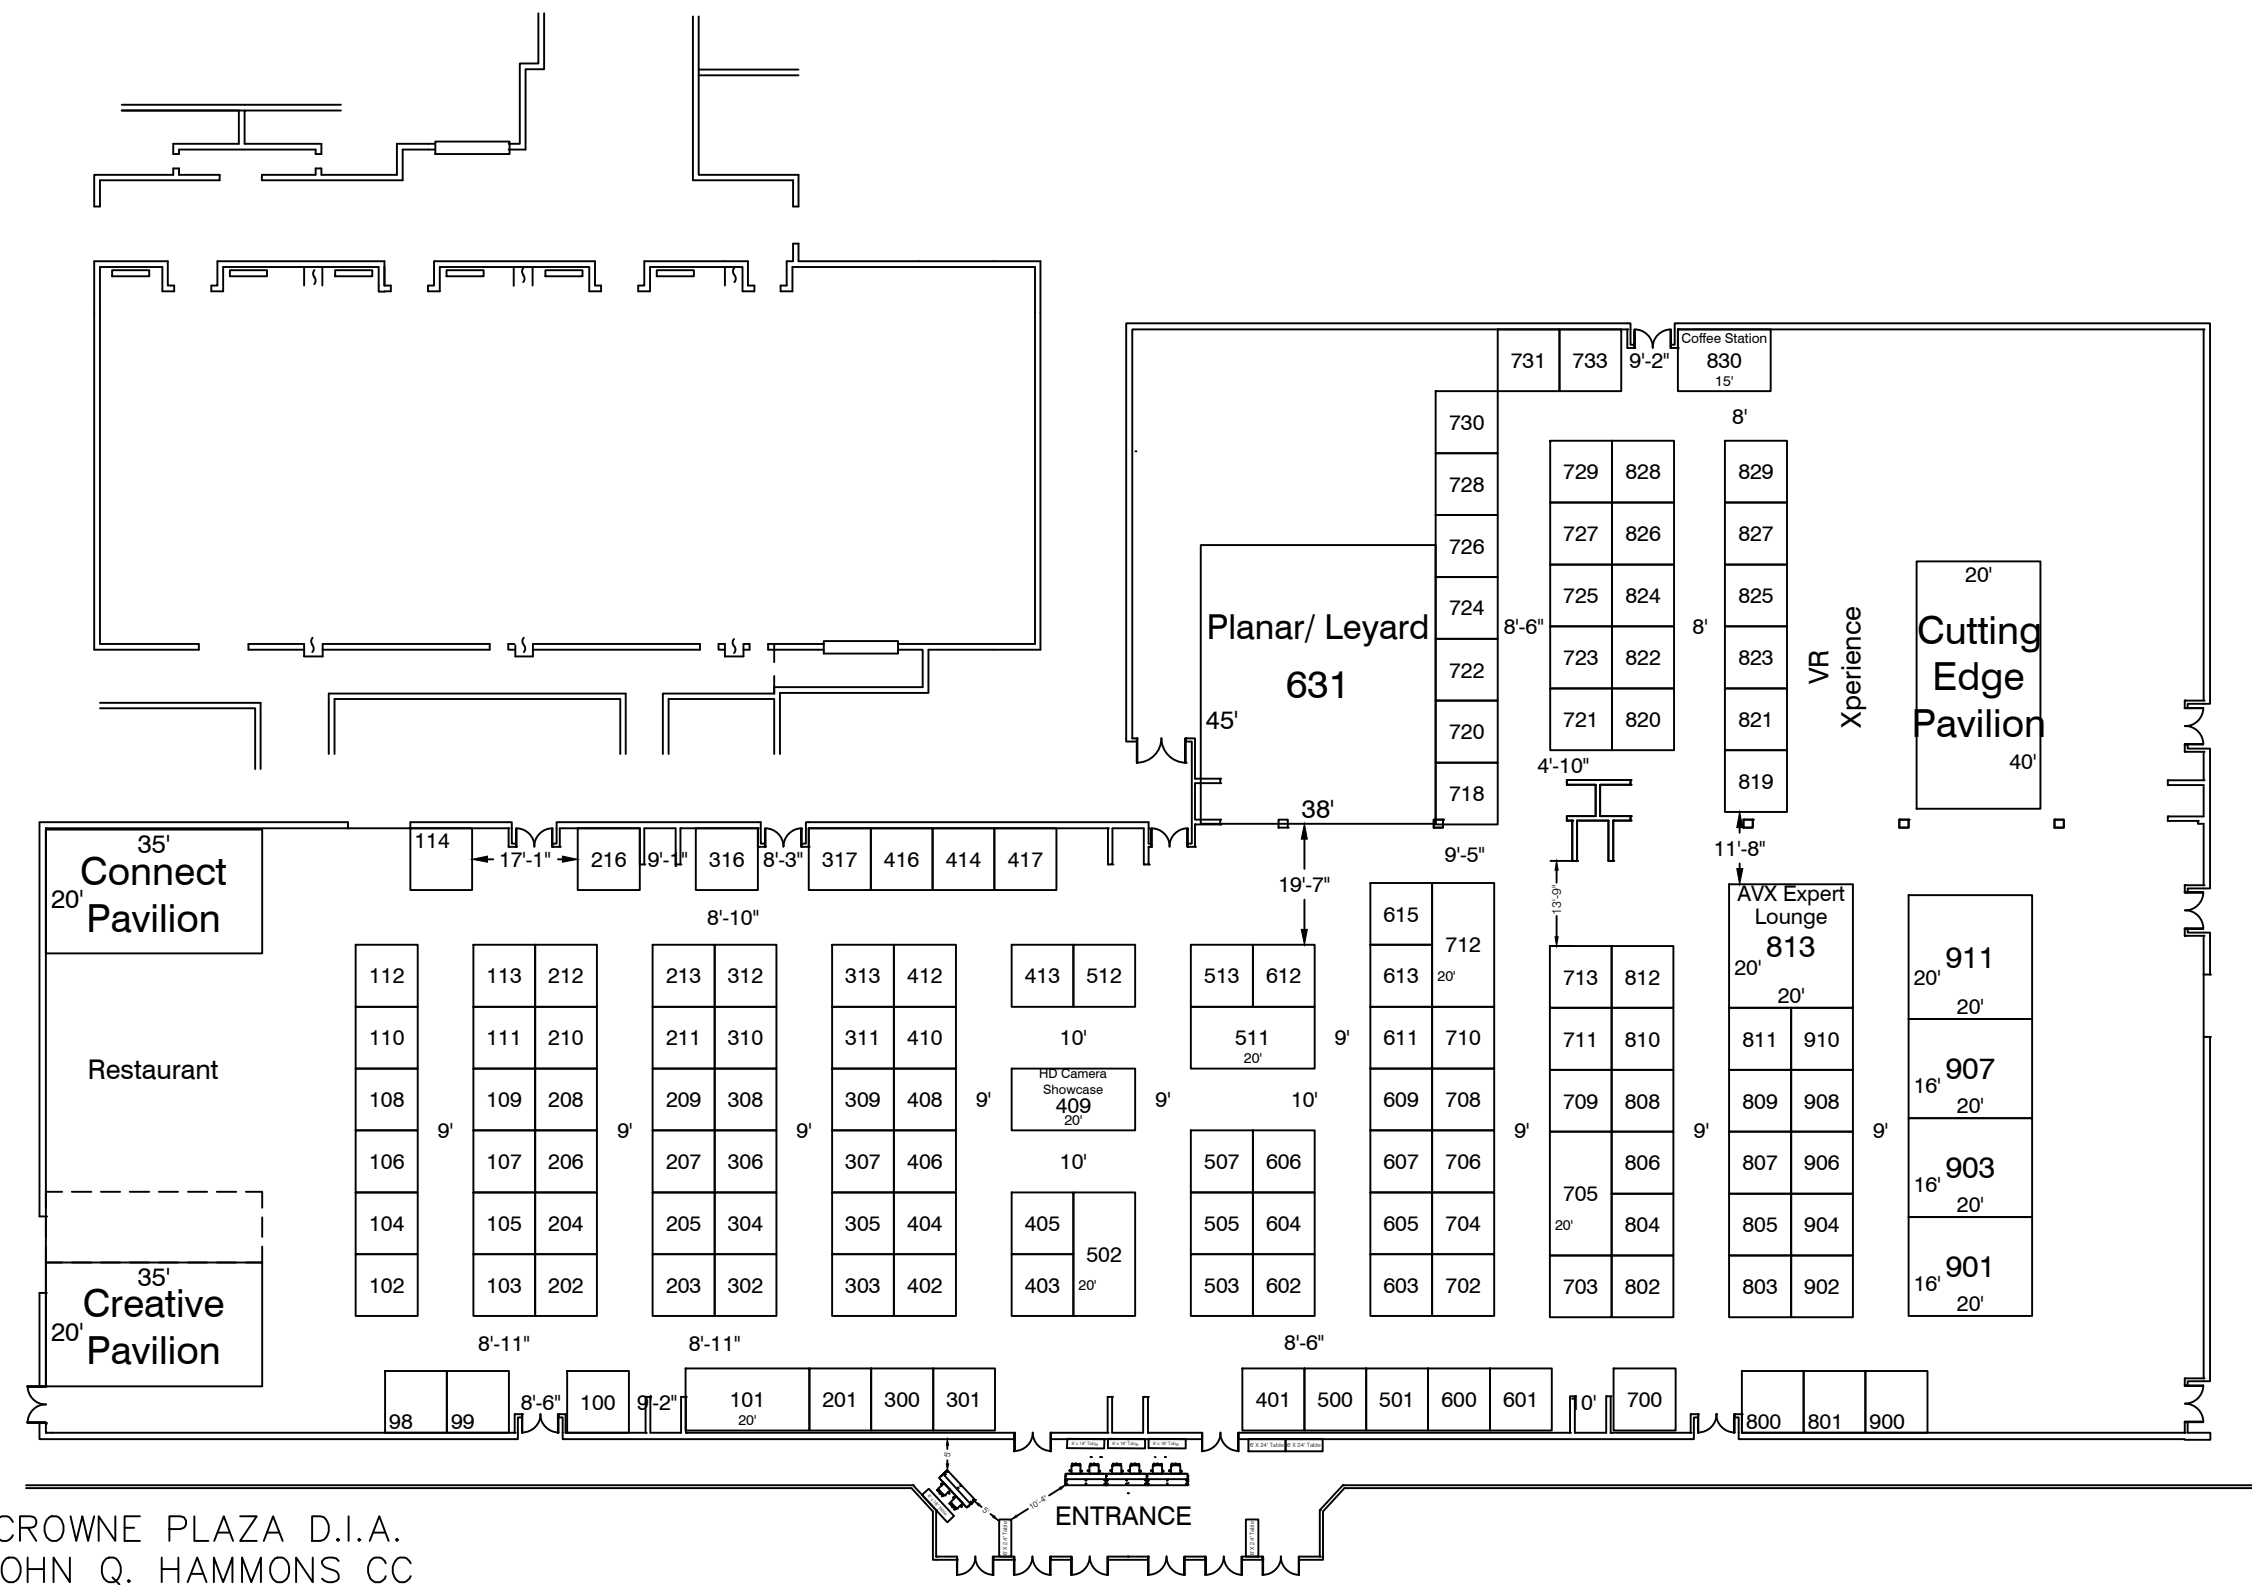

Rocky Mountain Audio Video Expo 2019

October 16 - 17, 2019

Crown Plaza Denver Airport / John Q. Hammonds Trade Center
Denver, Colorado

BOOTH LEGEND

Inventory as of 08/02/2019

Dimension	Qty	Rented	Available
10x10'	133	0	133
10x15'	1	1	0
10x20'	6	0	6
16x20'	3	0	3
20x20'	2	1	1
38x45'	1	1	0
Totals:	146	3	143

BUILDING LEGEND:

- FS - FIRE STROBE
- FB - FIRE ALARM BOX
- FHC - FIRE HOSE CONNECTION
- ☒ - FIRST AID STATION
- 📖 - BUILDING DIRECTORY
- 🚻 - WOMENS RESTROOM
- 🚻 - MENS RESTROOM
- ☎ - TELEPHONE
- 🚶 - ESCALATOR
- 🛗 - ELEVATOR
- 🍽 - FOOD SERVICE

LINETYPE LEGEND

- ROLL-UP DOORS
- AIRWALLS
- LOW CEILINGS
- CEILING BEAMS
- OPEN ABOVE

JOB NUMBER:
491670
SELLING AE:
DJ Baca
PRODUCING AE:
DJ Baca

SCALED TO FIT PAGE

DISCLAIMER

EVERY EFFORT HAS BEEN MADE TO ENSURE THE ACCURACY OF ALL INFORMATION CONTAINED ON THIS FLOORPLAN. HOWEVER NO WARRANTIES, EITHER EXPRESSED OR IMPLIED ARE MADE WITH RESPECT TO THIS FLOORPLAN. IF THE LOCATION OF BUILDING COLUMNS, UTILITIES OR OTHER ARCHITECTURAL COMPONENTS OF THE FACILITY IS A CONSIDERATION IN THE CONSTRUCTION OR USAGE OF AN EXHIBIT, IT IS THE SOLE RESPONSIBILITY OF THE EXHIBITOR TO PHYSICALLY INSPECT THE FACILITY TO VERIFY ALL DIMENSIONS AND LOCATIONS.